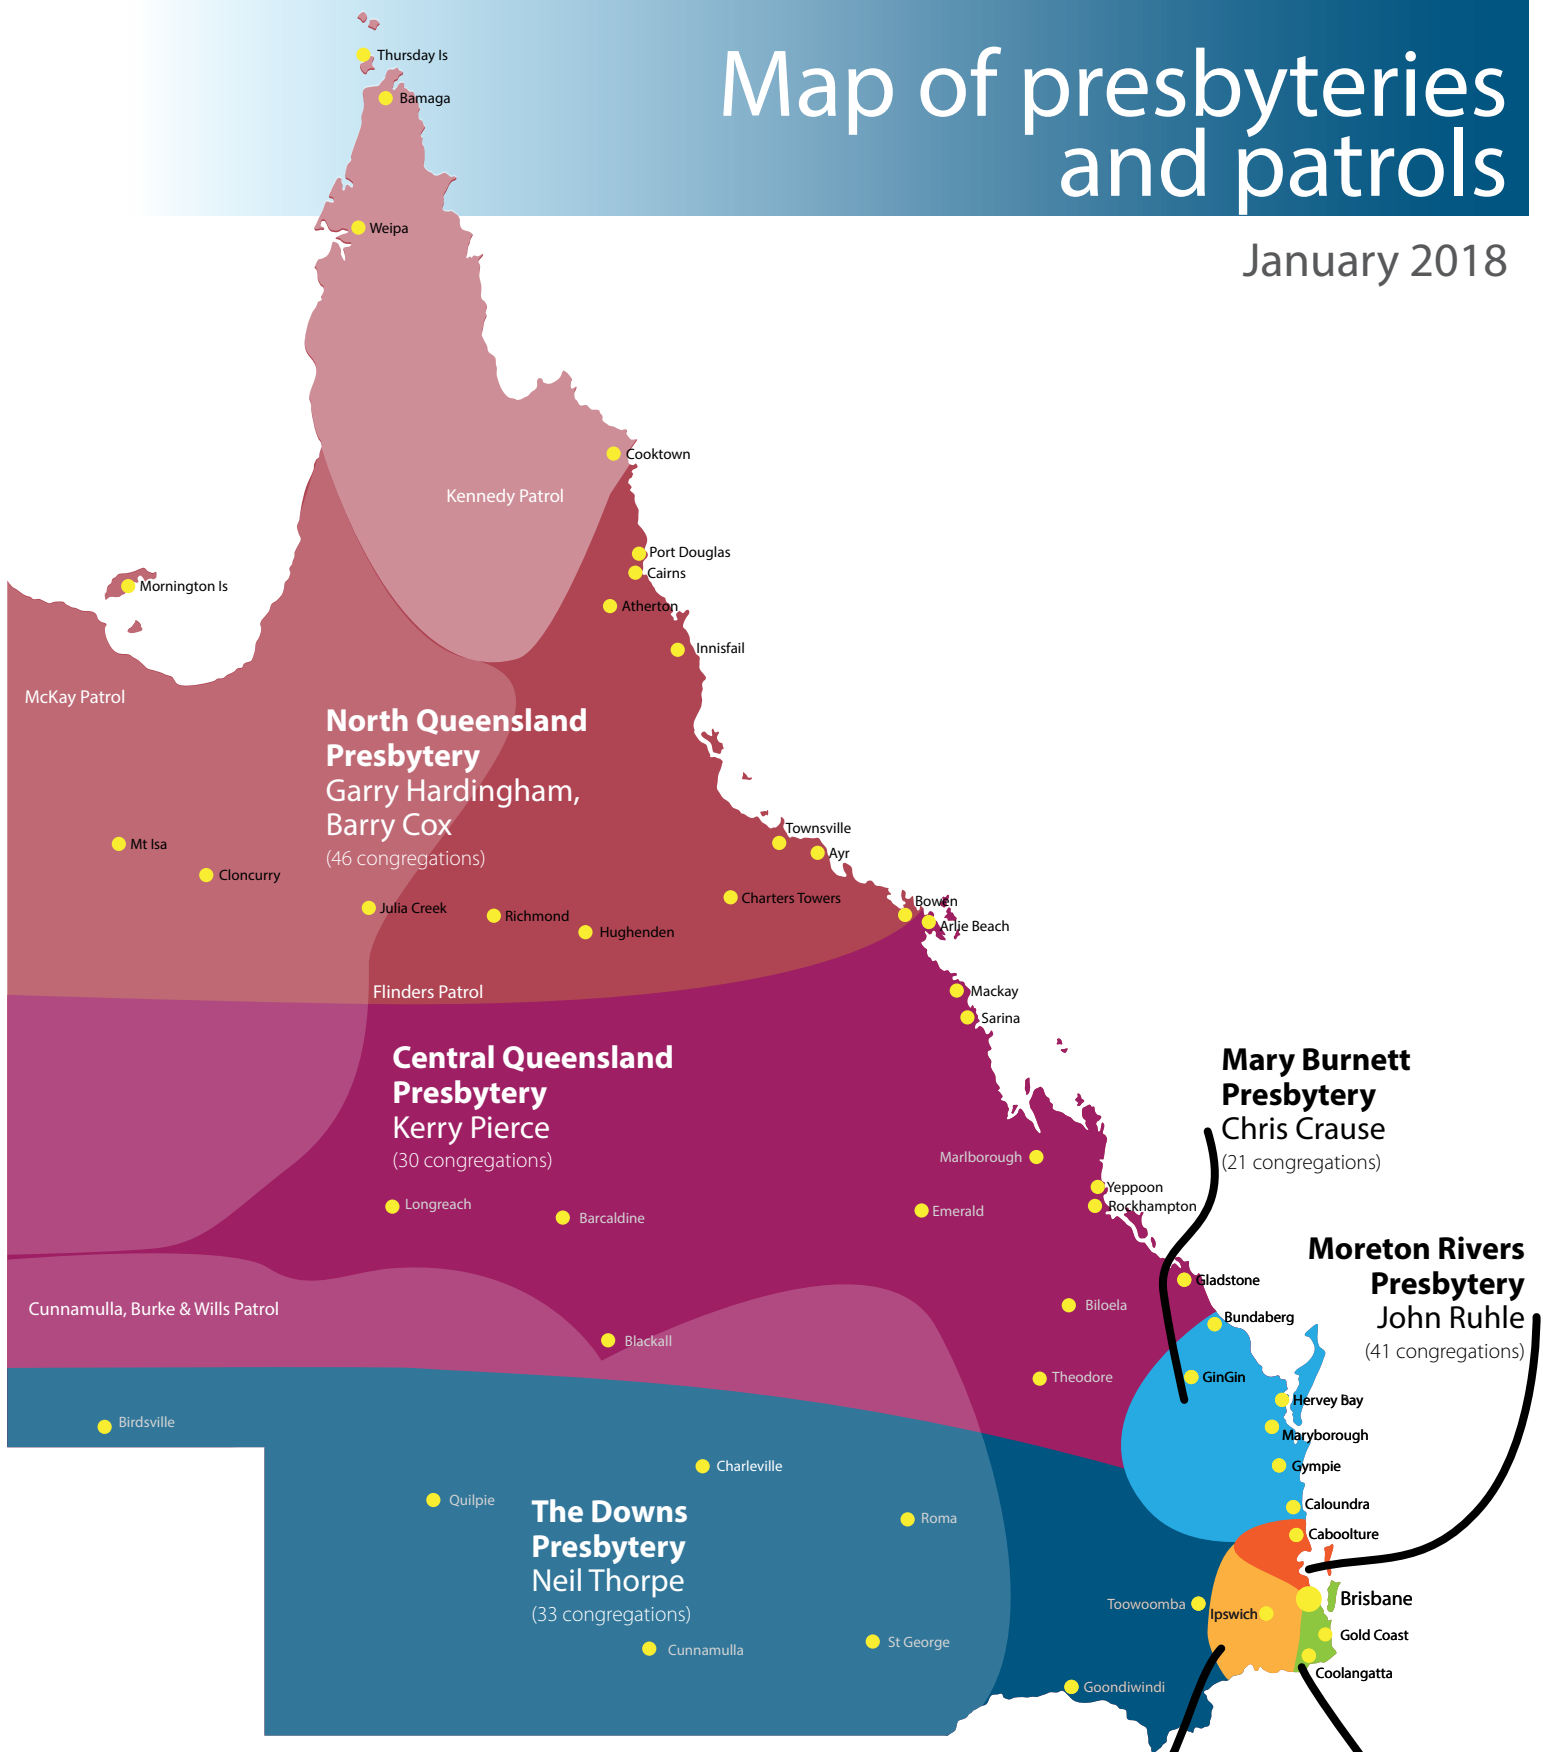

Map of presbyteries and patrols

January 2018

North Queensland Presbytery
Garry Hardingham,
Barry Cox
(46 congregations)

Central Queensland Presbytery
Kerry Pierce
(30 congregations)

The Downs Presbytery
Neil Thorpe
(33 congregations)

Mary Burnett Presbytery
Chris Crause
(21 congregations)

Moreton Rivers Presbytery
John Ruhle
(41 congregations)

Bremer Brisbane Presbytery
Brian Hoole
(31 congregations,
5 faith communities)

South Moreton Presbytery
David Busch
(41 congregations)

Calvary Presbytery: Aurukun Uniting Church
Dennis Corowa,
John Adams
(7 congregations)
Brisbane Congress Congregation at Zillmere
Eternal Life Fellowship - Gordonvale
Mornington Island Uniting Church
West End Townsville Uniting Church
St Barnabas Uniting Church Napranum
Mapoon Uniting Church

Map shows the presbytery boundaries and is not representative of congregational locations.

Uniting in Christ
acting with love
living with hope
witnessing in faith
working for justice

The Uniting Church in Australia
QUEENSLAND SYNOD