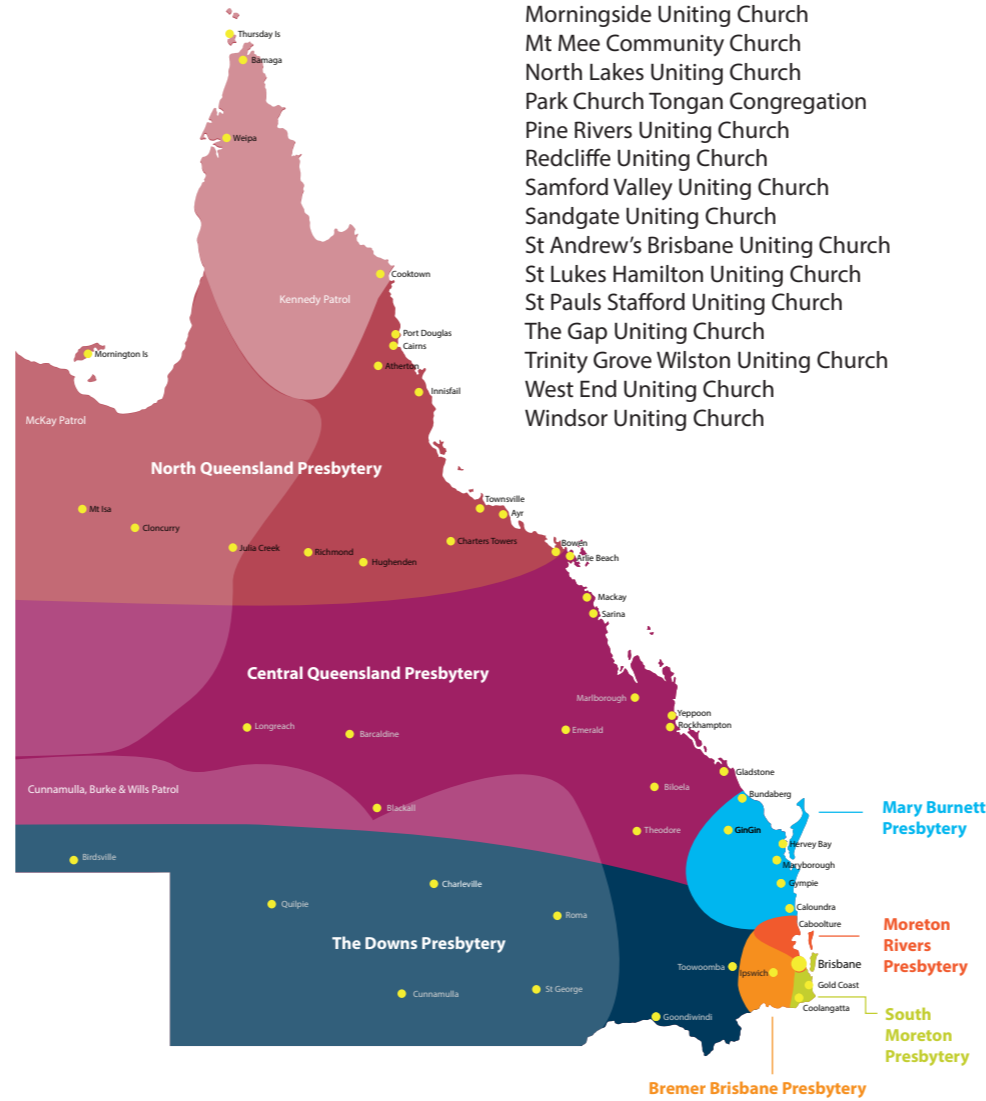

- Cloncurry Uniting Church and McKay Patrol
- Collinsville Uniting Church
- Cook Islander Faith Community (Cairns)
- Edmonton Uniting Church
- Emmanuel Uniting Church Cairns
- Herberton Faith Community
- Hervey's Range Uniting Church Faith Community
- Ingham Uniting Church
  - Halifax Uniting Church
- Jensen Uniting Church
- Kennedy Patrol
- Kirwan Uniting Church
- Korean Cairns Uniting Church

Presbytery of Moreton Rivers

Mark Cornford

- Albany Creek Uniting Church
- Albert Street Uniting Church including Wesley Mission Queensland
- Arana Hills Uniting Church
- Ashgrove West Uniting Church
- Aspley Uniting Church
- Bald Hills Uniting Church
- Bracken Ridge Uniting Church
- Bribie Island Uniting Church
- Bulimba Uniting Church
- Caboolture Region Uniting Church
  - Caboolture Uniting Church
  - Upper Caboolture Uniting Church
  - Beachmere Uniting Church

- Chermside Kedron Community Church
- Clayfield Uniting Church
- Dayboro Uniting Church
- Deception Bay Uniting Church
- Elimbah Uniting Church
- Emmanuel Uniting Church (Enoggera)
- Faith Works Uniting Community
  - Faith Works Coorparoo Uniting Church
  - Faith Works Norman Park Uniting Church
- Geebung Wavell Uniting Church
  - Geebung Uniting Church
  - Wavell Heights Uniting Church
- Kangaroo Point Uniting Church
- Kenani Community Church (Banyo)
- Kilcoy Uniting Church
- Merthyr Road Uniting Church (New Farm)
- Morayfield Community Uniting Church
- Moreton Faith Community (Strathpine)
- Morningside Uniting Church
- Mt Mee Community Church
- North Lakes Uniting Church
- Park Church Tongan Congregation
- Pine Rivers Uniting Church
- Redcliffe Uniting Church
- Samford Valley Uniting Church
- Sandgate Uniting Church
- St Andrew's Brisbane Uniting Church
- St Lukes Hamilton Uniting Church
- St Pauls Stafford Uniting Church
- The Gap Uniting Church
- Trinity Grove Wilston Uniting Church
- West End Uniting Church
- Windsor Uniting Church

Presbytery of Calvary

Garry Hardingham

- Gordonvale Uniting Church
- Mornington Island Uniting Church
- Aurukun Uniting Church
- Napranum Uniting Church
- West End Townsville Uniting Church
- Brisbane Congress Congregation At Zillmere
- Mapoon Uniting Church

Presbytery of Bremer Brisbane

David Mackay-Rankin

- Brisbane Korean Faith Community
- Brisbane Valley Uniting Church
  - Moore Uniting Church
  - Toogoolawah Uniting Church
  - Esk Uniting Church
- Brookfield Uniting Church
- Centenary Uniting Church
- Chapel Hill Uniting Church
- Darra Samoan Faith Community
- Darra Vietnamese Uniting Church
- Fassifern Uniting Church (Boonah)
- Fernvale Lowood Uniting Church
- Flinders Uniting Church
- Forest Lake Uniting Church
- Glebe Road Ipswich Uniting Church
- Goodna Samoan Uniting Church
- Goodna Uniting Church
- Valley Church Faith Community Ripley
- Vietnamese Hope Uniting Church

Presbytery of The Downs

Yvonne McRostie