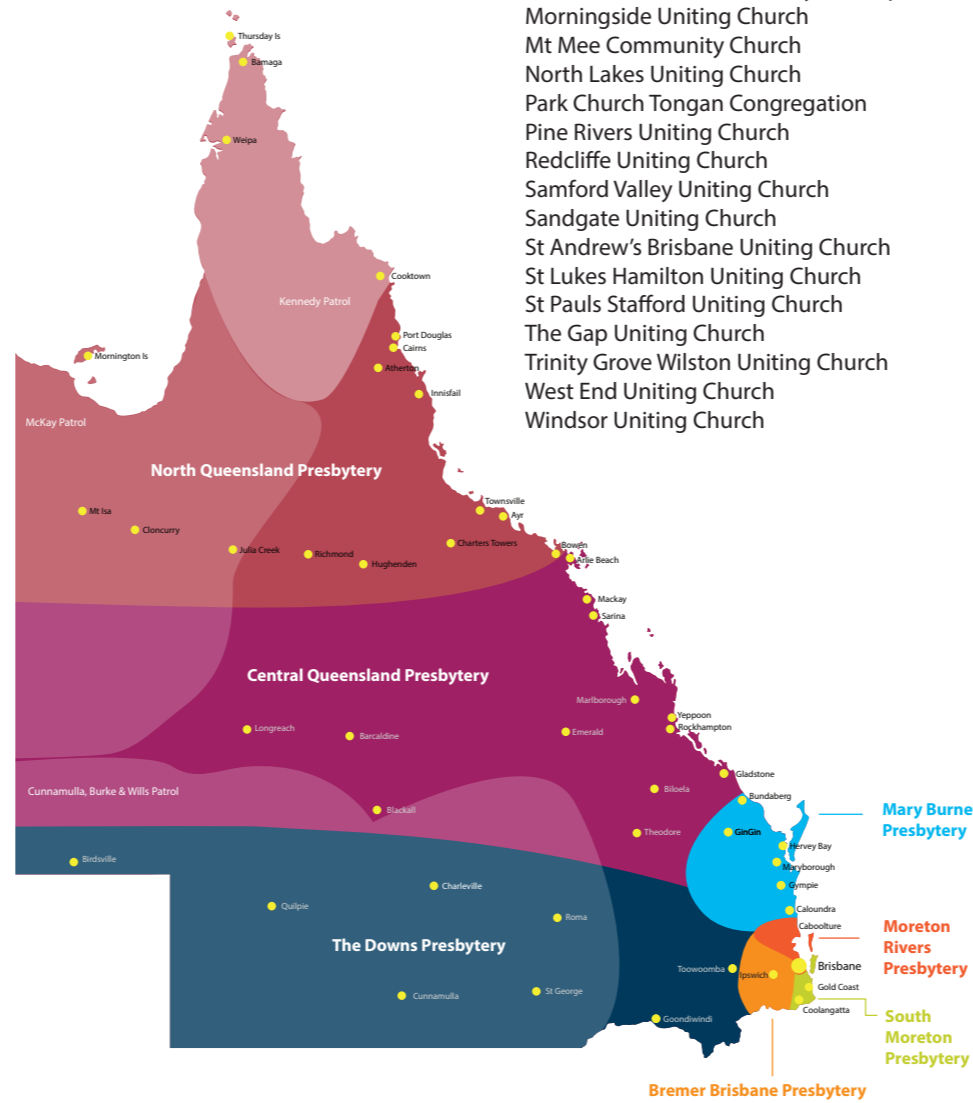

- Highfields Community Church
- Jandowae-Warra Uniting Church
- Leichhardt Patrol
- Lifeworks Uniting Church
- Maranoa Cluster
  - Yuleba Uniting Church
  - Wallumbilla Uniting Church
  - Arcadia Valley Uniting Church
  - Injune Uniting Church
  - Roma Uniting Church
- Meringandan Uniting Church
- Middle Ridge Uniting Church
- Oakey Uniting Church
  - Jondaryan Uniting Church
- St George Uniting Church
  - Dirranbandi Uniting Church
- St Stephens Toowoomba Uniting Church
- Wandoan Uniting Church
- Warwick Killarney Uniting Church
  - Freestone Uniting Church
  - Killarney Uniting Church
  - Warwick Uniting Church
- Wilsonton Uniting Church

- Matu Uniting Church
- Mudgeeraba Uniting Church
- Nerang Uniting Church
- Newlife Uniting Church Robina
- Paradise Point Uniting Church
- Pimpama Uniting Church
- Redland Bay Uniting Church
- Southern Gold Coast Uniting Church
  - Currumbin Valley Uniting Church
  - Elanora Uniting Church
- Southport Korean Faith Community
- Southport Uniting Church
- St Davids Coopers Plains Uniting Church
- St Mark's Mt Gravatt Uniting Church
- Sudanese Nuer Faith Community
- Sunnybank Uniting Church
- Tallebudgera Community Church
- Tingalpa Uniting Church
- Twin Towns Coolangatta Uniting Church
- Uniting North Coomera
- Victoria Point Uniting Church
- Vineyard Community of Faith
- Wellers Hill Tarragindi Uniting Church
- Wellington Point Trinity Uniting Church
- Yeronga Uniting Church

Presbytery of Calvary

Dennis Corowa, Richard Wallace

- Gordonvale Uniting Church
- Mornington Island Uniting Church
- Aurukun Uniting Church
- Napranum Uniting Church
- West End Townsville Uniting Church
- Brisbane Congress Congregation At Zillmere
- Mapoon Uniting Church

- Korean Townsville Faith Community
- Magnetic Island Uniting Church
- Malanda Uniting Church
- Mareeba Uniting Church
- Mossman Uniting Church
  - Port Douglas Uniting Church
  - Mt Molloy Uniting Church
- Mt Louisa Community Church
- North Church (Smithfield)
  - Glenmead Uniting Church
- St Andrews Mt Isa Uniting Church
- St Luke's Church, Weipa
- Torres Strait Thursday Island Uniting Church
- Townsville Central City Mission
- Wulguru Uniting Church