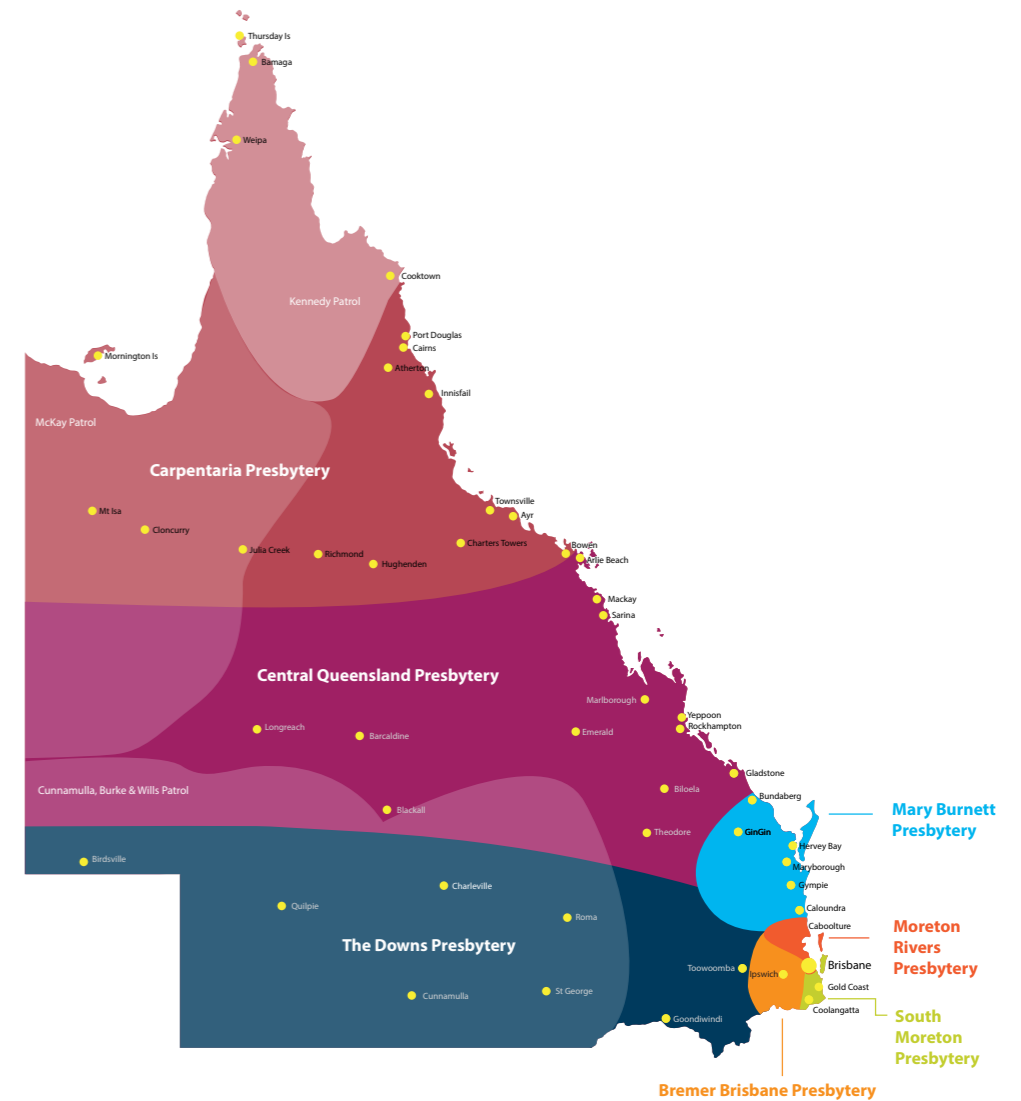

Presbytery of Moreton Rivers

- Albany Creek Uniting Church
- Albert Street Uniting Church including Wesley Mission Queensland
- Arana Hills Uniting Church
- Ashgrove West Uniting Church
- Aspley Uniting Church
- Bald Hills Uniting Church
- Bracken Ridge Uniting Church
- Bribie Island Uniting Church
- Bulimba Uniting Church
- Caboolture Region Uniting Church
  - Caboolture Uniting Church
  - Upper Caboolture Uniting Church
  - Beachmere Uniting Church
- Chermside Kedron Community Church
- Clayfield Uniting Church
- Dayboro Uniting Church
- Deception Bay Uniting Church
- Elimbah Uniting Church
- Emmanuel Uniting Church (Enoggera)
- Faith Works Uniting Community
  - Faith Works Coorparoo Uniting Church
  - Faith Works Norman Park Uniting Church
- Geebung Wavell Uniting Church
  - Geebung Uniting Church
  - Wavell Heights Uniting Church
- Kangaroo Point Uniting Church
- Kenani Community Church (Banyo)
- Kilcoy Uniting Church
- Merthyr Road Uniting Church (New Farm)
- Morayfield Community Uniting Church

Moreton Faith Community (Strathpine)

- Morningside Uniting Church
- Mt Mee Community Church
- North Lakes Uniting Church
- Park Church Tongan Congregation
- Pine Rivers Uniting Church
- Redcliffe Uniting Church
- Samford Valley Uniting Church
- Sandgate Uniting Church
- St Andrew's Brisbane Uniting Church
- St Lukes Hamilton Uniting Church
- St Pauls Stafford Uniting Church
- The Gap Uniting Church
- Trinity Grove Wilston Uniting Church
- West End Uniting Church
- Windsor Uniting Church

Presbytery of South Moreton

- Acacia Ridge Uniting Church
- Ashmore Uniting Church
- Banora Point Uniting Church
- Bayside Uniting Church
- Beaudesert District Uniting Church
  - Canungra Uniting Church
  - Beaudesert Congregation Uniting Church
- Beenleigh Region Uniting Church
- Brisbane Fijian Uniting Church
- Brisbane Taiwanese Uniting Church
- Broadwater Road Uniting Church
- Burleigh Heads Uniting Church
- Capalaba Uniting Church
- Cleveland Uniting Church
- Gold Coast Korean Uniting Church
- Holland Park Uniting Church
- Living Faith Uniting Church (Carindale)
- Little Brown Church Christian Community (Jimboomba) Faith Community
- Logan Central Multicultural Uniting Church
- Real Life Christian Church (Logan)
- Matu Uniting Church
- Mudgeeraba Uniting Church
- Nerang Uniting Church
- Newlife Uniting Church Robina
- Paradise Point Uniting Church
- Pimpama Uniting Church
- Redland Bay Uniting Church
- Southern Gold Coast Uniting Church
  - Currumbin Valley Uniting Church
  - Elanora Uniting Church
- Southport Korean Faith Community
- Southport Uniting Church
- St Davids Coopers Plains Uniting Church
- St Mark's Mt Gravatt Uniting Church
- Sudanese Nuer Faith Community
- Sunnybank Uniting Church
- Tallebudgera Community Church
- Tingalpa Uniting Church
- Twin Towns Coolangatta Uniting Church
- Uniting North Coomera
- Victoria Point Uniting Church
- Vineyard Community of Faith
- Wellers Hill Tarragindi Uniting Church
- Wellington Point Trinity Uniting Church
- Yeronga Uniting Church